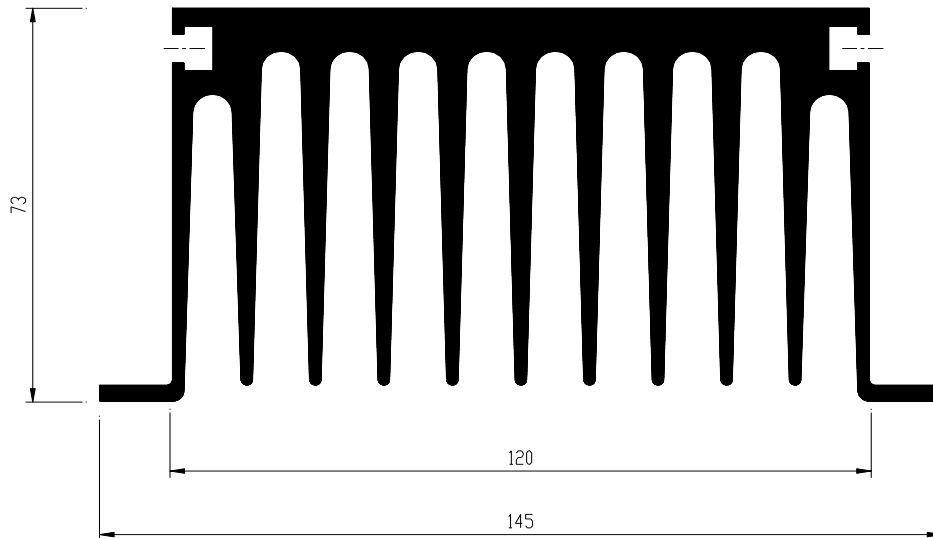

PS218 Heatsink

Length	C/W Bare	C/W Ano
50	1.2	1.07
100	0.79	0.7
150	0.6	0.54
200	0.52	0.46
250	0.49	0.44
300	0.45	0.4

Thermal data for guideline only
See also Force air cooled data

GD Rectifiers Ltd. Bentley House, William Way, Burgess Hill, West Sussex RH15 9AG.