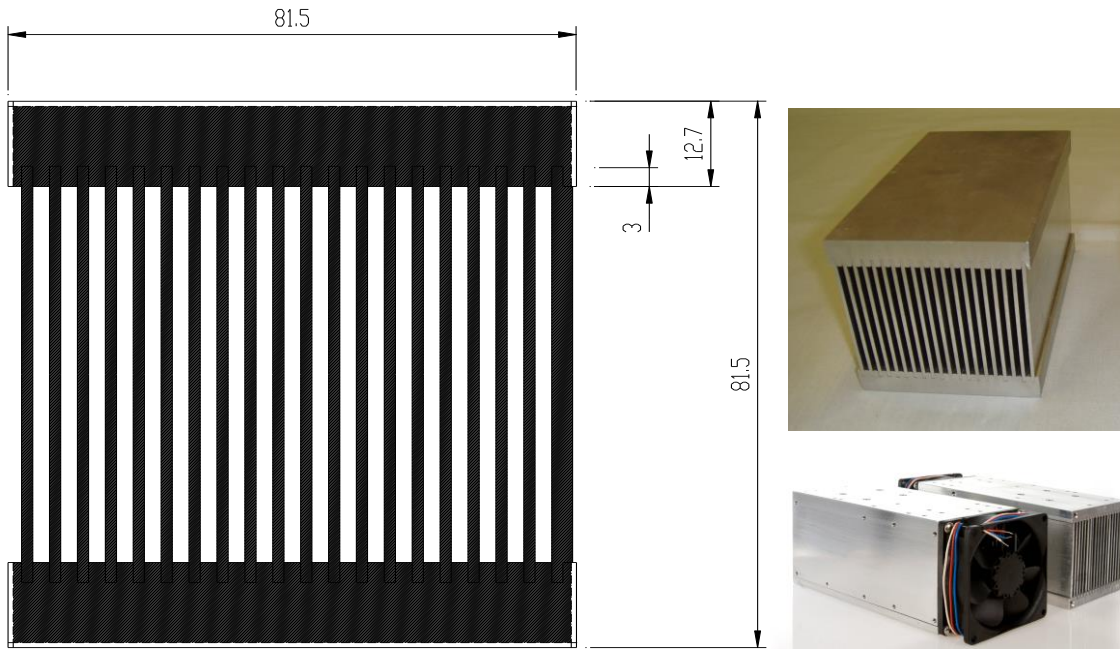

PSBF160A Heatsink

Length		Cooling		C/W Bare	C/W+Fan	Volts
150mm		NAC		0.45		
175mm	Inc Fan	FAC			0.12	12Vdc

Cooling possible on both sides
81.5mm machines down to 80mm sq and takes 80mm axial fan

Thermal data for guideline only